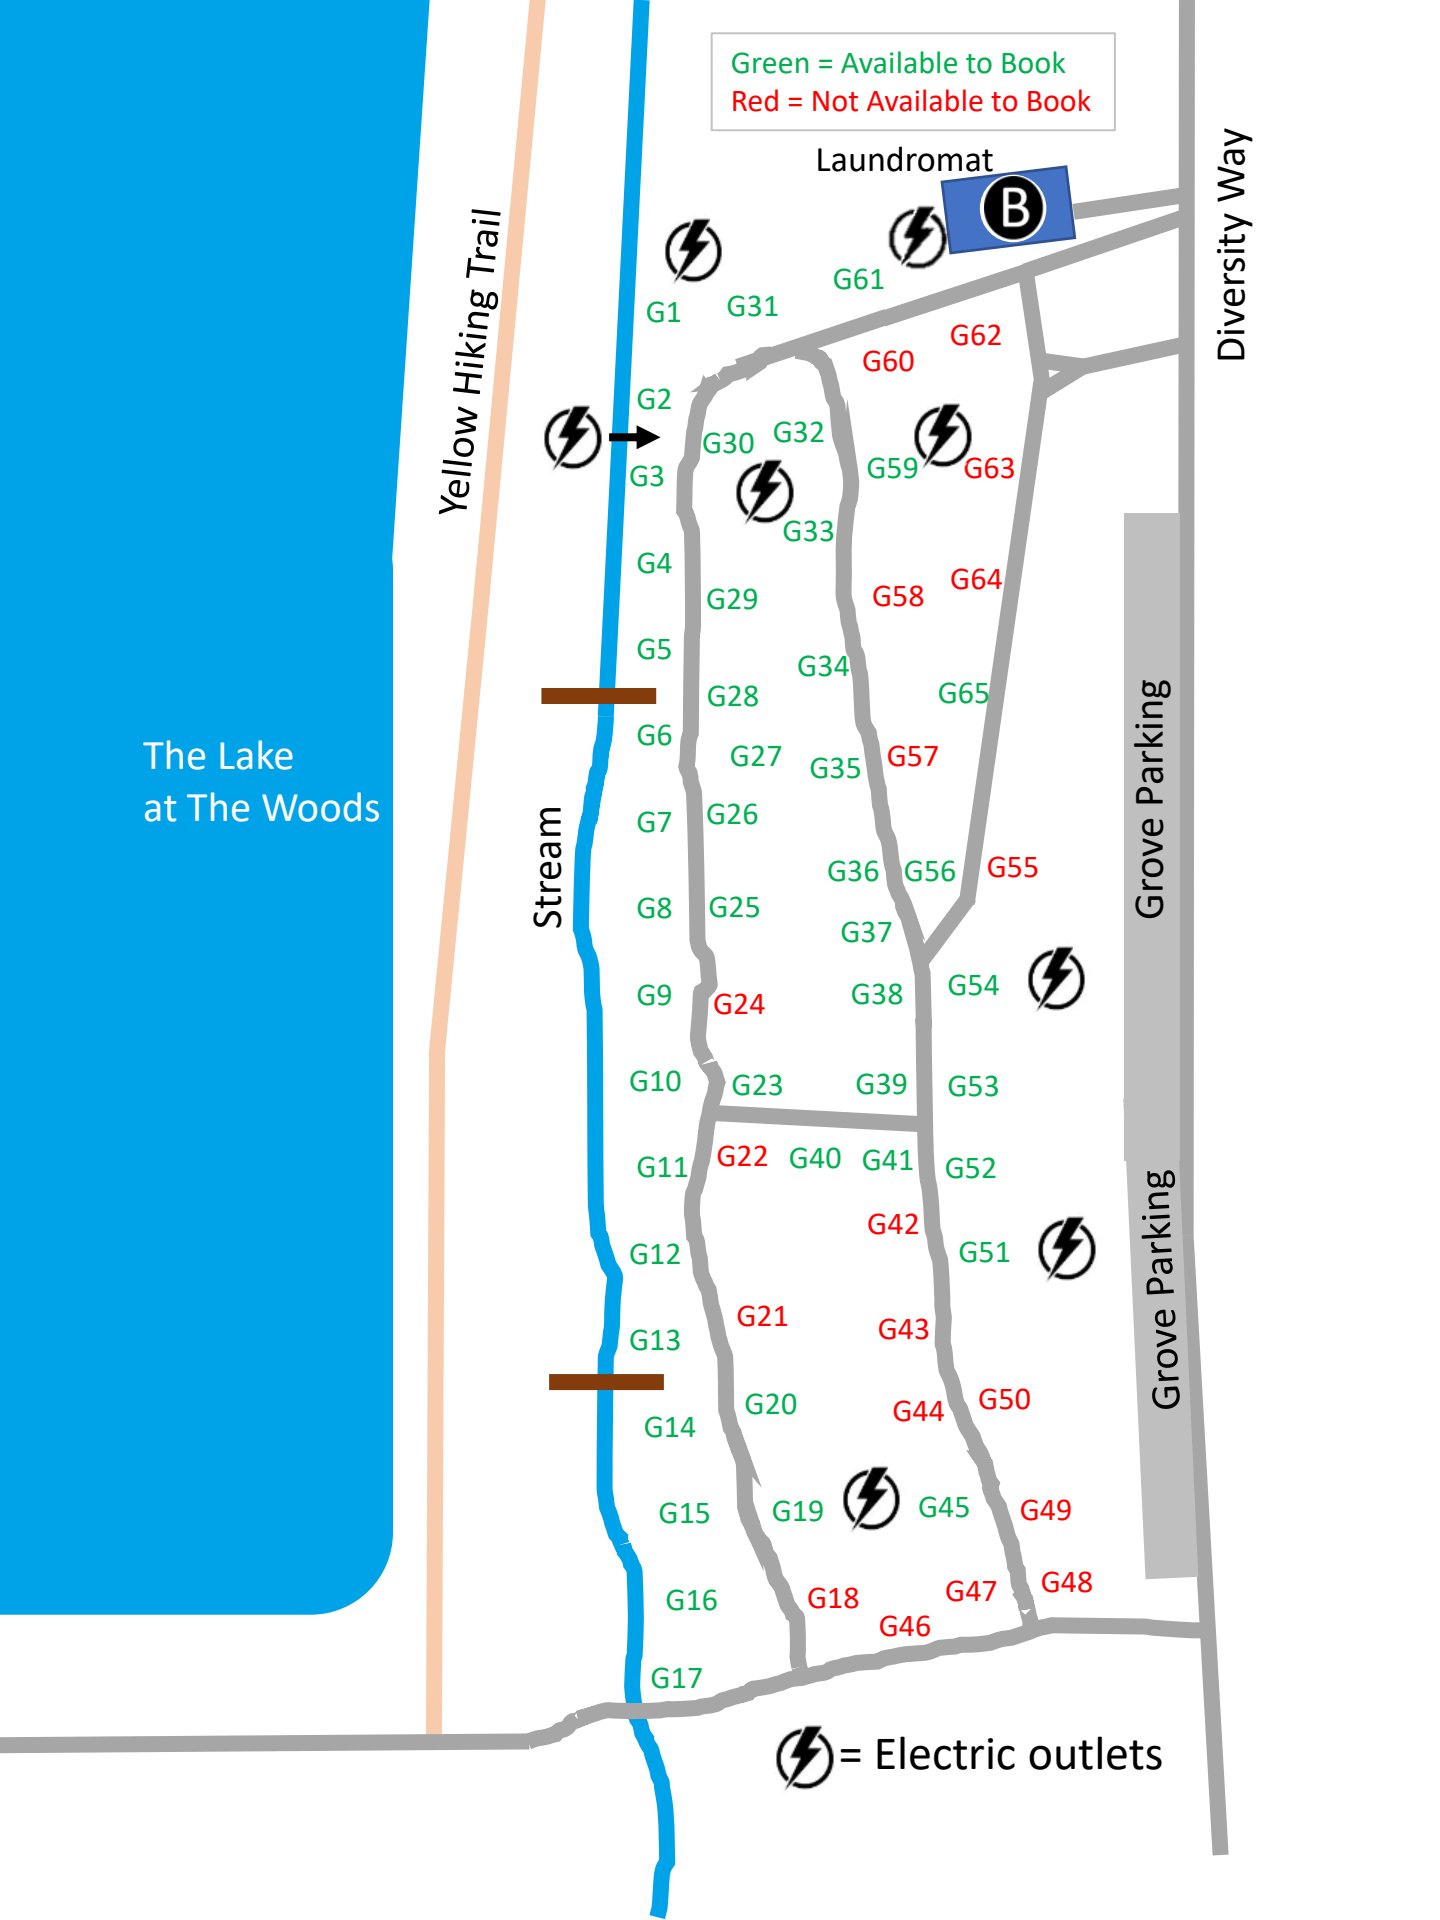

Green = Available to Book
Red = Not Available to Book

The Lake
at The Woods

Yellow Hiking Trail

Stream

Laundromat

Diversity Way

Grove Parking

Grove Parking

⚡ = Electric outlets